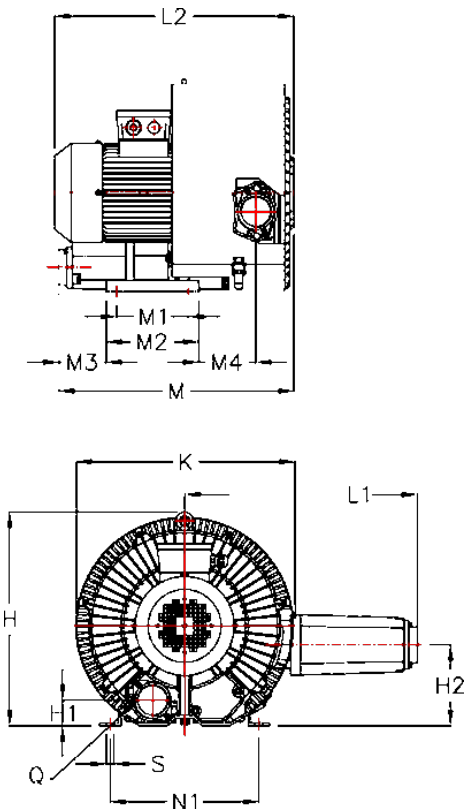

# Data Sheet

Article number: 2761634640011

Description: KLEEblower KB6346 4/4,6 kW  
3x230/400V 50/60Hz double stage

## Measures

H = 417	M2 = 180
H1 = 50	M3 = 113
H2 = 158	M4 = 132
K = 424	N1 = 290
L1 = 454	Noise level dB 50/60Hz = 75/79
L2 = 467	Q = 2-PF 2" (NPT 2")
M = 459	S = 4 x Ø15
M1 = 140	